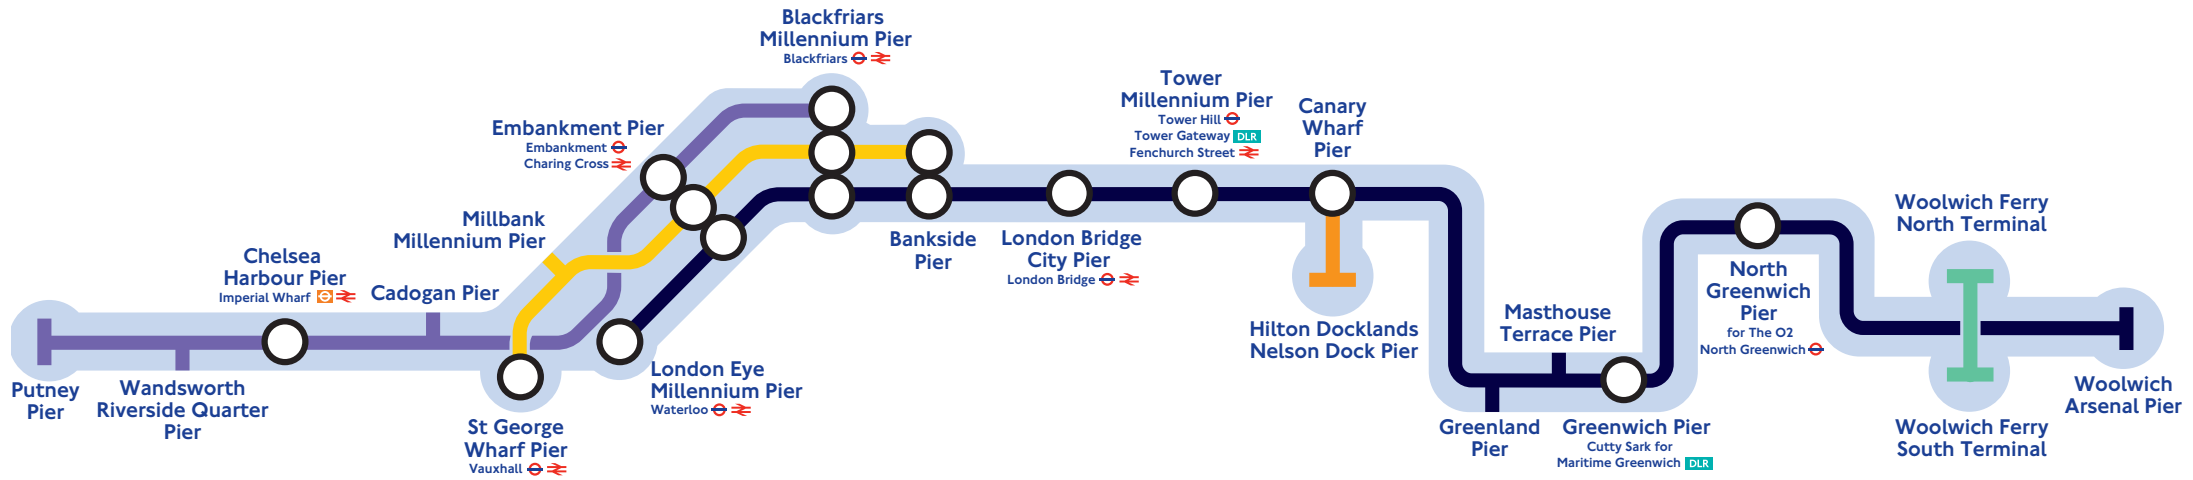

Map of scheduled River Bus services

- Putney Pier to Blackfriars Pier**
Operates Monday to Friday peak hours only
Service operated by Thames River Taxi
- St George Wharf Pier to Bankside Pier**
Daily
Service operated by KPMG Thames Clippers
- Embankment Pier to Woolwich Arsenal Pier**
Daily
Service operated by KPMG Thames Clippers
- Woolwich Free Ferry**
Daily (except evenings)
Service operated by Serco for Transport for London
- Canary Wharf Pier to Hilton Docklands Pier**
Daily
Service operated by KPMG Thames Clippers

This map is a guide to services provided by the River Bus operators along the Thames on weekdays, but does not guarantee direct services between the piers shown. Some services/piers are not served outside of peak commuter hours.

- London Underground
- London Overground
- National Rail
- DLR Docklands Light Railway
- Interchange Piers