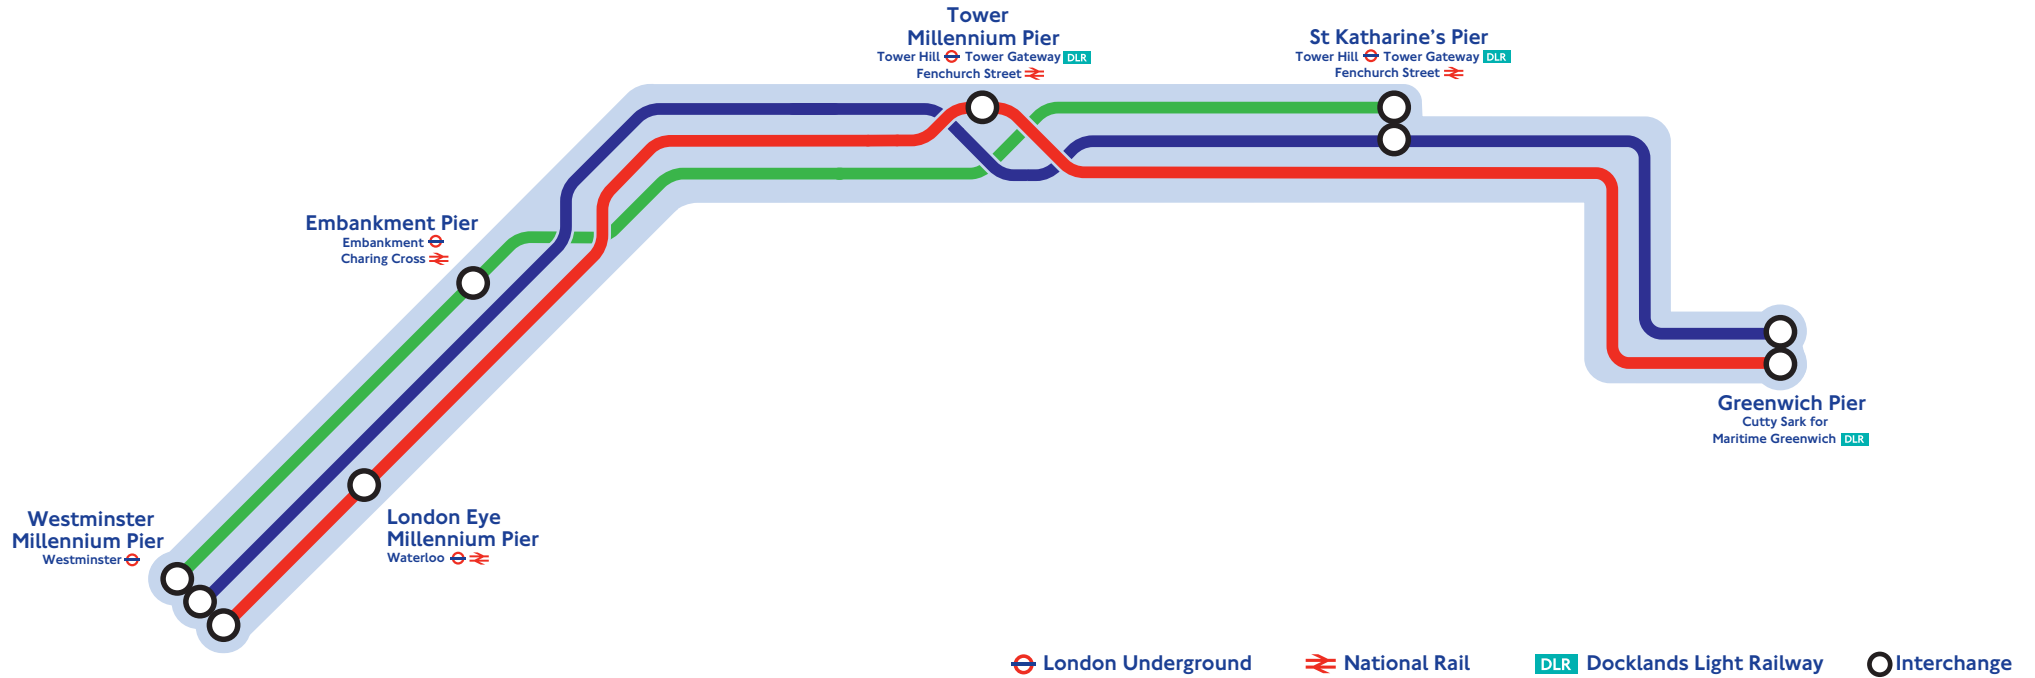

Map of scheduled River Tours services

- **Westminster Pier to St Katharine's Pier**
Operated by Crown River Cruises
- **Westminster Pier to Greenwich Pier**
Operated by Thames River Services
- **Westminster Pier to Greenwich Pier**
Operated by City Cruises

Places of interest to visit by boat

Westminster Millennium Pier	Bankside Pier	London Eye Millennium Pier	Greenwich Pier	St Katharine's and Tower Millennium piers	Embankment Pier
Houses of Parliament St. Stephen's Tower (Big Ben) Westminster Abbey Churchill Museum and Cabinet War Rooms	Shakespeare's Globe Clink Museum Vinopolis City of Wine Tate Modern Millbank Millennium Pier Tate Britain	London Eye BFI Imax Cinema Dali Universe London Aquarium Southbank Centre Florence Nightingale Museum	National Maritime Museum Royal Naval College Royal Observatory Greenwich Park Greenwich Market	Tower of London Tower Bridge Experience St. Katharine's Dock Monument	Cleopatra's Needle Trafalgar Square Covent Garden London Transport Museum